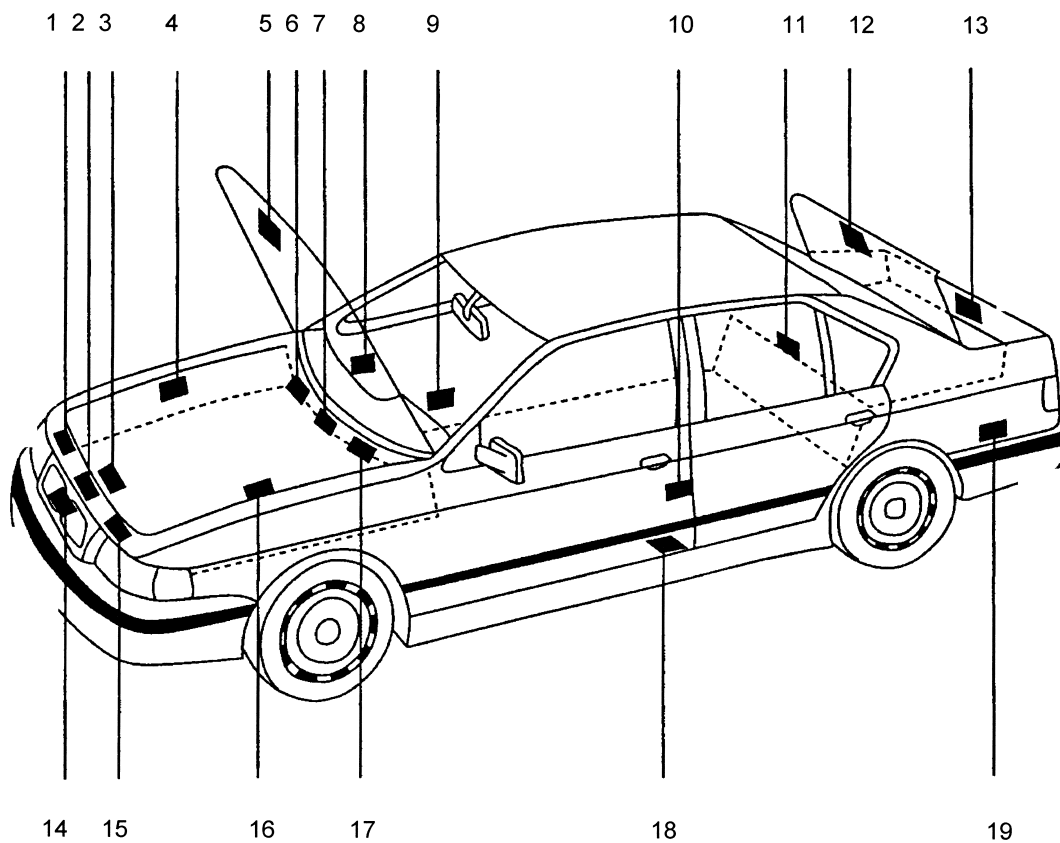

**KLEURCODE IN AUTO / COLOUR CODE IN CAR /
FARBCODE IM AUTO / CODE DU COULEUR DANS LA VOITURE**

ALFA ROMEO	5-12-8-17-15	MAZDA	2-5-12-17
AUDI	3	MERCEDES	2
AUSTIN-ROVER	1-2-5-6-7-18-17	MITSUBISHI	1-2-5-17
AUTOBIANCHI	1-12-16	NISSAN	1-6-17-16
BMW	1-6-17-16	OPEL	1-2-6-17-16-15
CITROEN	1-4-7-6-17-16	PEUGEOT	14-1-2-4-6-17-15
DACIA	2-7	PORSCHE	2-7-8-17-10
DAIHATSU	6-7	RELIANT	4-6-16-14
DATSUN	1	RENAULT	2-4-7-13-11
FERRARI	13-12	ROVER	1-2-5-6-7-17-18-15
FIAT	1-2-5-7-12-16	SAAB	4-7-13-12-17-16
FSO	4-6	SEAT	12-17
FORD EUROPE	1-6-17-10-13-19	SKODA	3-6
GENERAL MOTORS	1-2-6-17-16-15	SUBARU	14
HONDA	6-7	SUZUKI	9-8-16-15
HYUNDAI	1-7	TALBOT	2-4-6-17
INNOCENTI	1-12-10	TOYOTA	2-6-7-16-15
ISUZU	1-7	TRIUMPH	1-6-8
JAGUAR	1-5-18	VAUXHALL	1-2-6-17-16-15
LADA	7-19-13-17-16-11	VOLKSWAGEN	3-19-13-12
LANCIA	1-12-16	VOLVO	1-2-4-7-6
LOTUS	17-15	ZASTAVA	7-16
MASERATI	2-12		